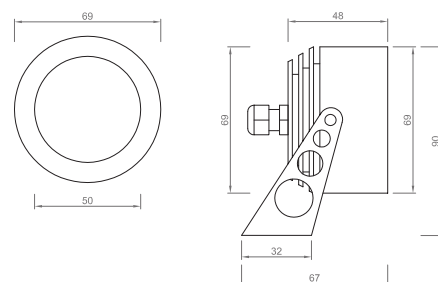

LUCE PROIETTORE	EN3063	EN3063-50
LED Colour	White 3000K or 4000K	White 3000K or 4000K
LED Number	1	1
TOTAL Power	1,2W	1,2W
Input	350mA	350mA
Weight	0,2 kg	0,2 kg
Insulation Class	III	III
IP Code	<b>IP67</b>	<b>IP67</b>
Dimensions	<b>45x74x67 mm</b>	<b>45x74x67 mm</b>
Body finishing	AL anodized	AL anodized
Diffuser finishing	Clear	Clear

Notes: Drivers not included

**Picchetto in acciaio inox - Stainless steel picket**

SPIKES	ENP001	ENP002
Dimensions	<b>250 mm</b>	<b>170 mm</b>

MAX3 PROIETTORE	EN3221	EN3231
LED Colour	White 3000K or 4000K	White 3000K or 4000K
LED Number	3	3
TOTAL Power	3,6W	4W
Input	350mA	230Vac
Weight	0,4 kg	0,35 kg
Insulation Class	III	III
IP Code	<b>IP67</b>	<b>IP67</b>
Dimensions	<b>83x90x67mm</b>	<b>83x90x67mm</b>
Body finishing	AL anodized	AL anodized
Diffuser finishing	Clear	Clear